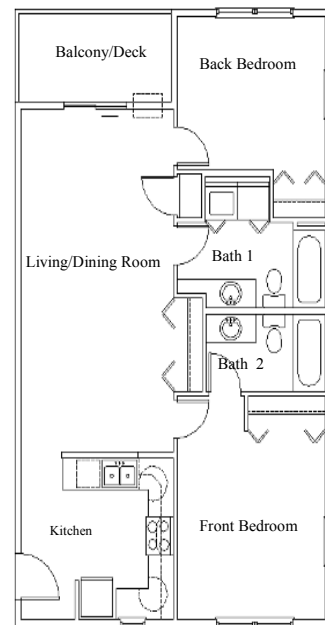

Pioneer
 485 Sq. Feet
 Bedroom /living area
 21'4"x15'2"

Salish
 595 Sq. Feet
 Bedroom
 9'07"x14"
 Living/Dining
 17'08"x12'

Pintler
 840 Sq. Feet
 Front Bedroom
 13'04"x11'8"
 Back Bedroom
 13"x11'8"
 Living/Dining
 12'0."x26'

Sapphire
 915 Sq. Feet
 Front Bedroom
 14'8"x11'10"
 Back Bedroom
 12'11"x11'10"
 Living/Dining
 12'03"x22'8"

Bighorn
 1105 Sq. Feet
 Master Bedroom
 12'3"x12'
 Front Bedroom
 13'x10'
 Back Bedroom
 14'2"x10'
 Living/Dining
 21'7"x12'

Gallitan
 1120 Sq. Feet
 Master Bedroom
 11'7"x12'6"
 Front Bedroom
 14'3 1/2"x10'
 Back Bedroom
 12'6"x12'
 Living/Dining
 22'x12'