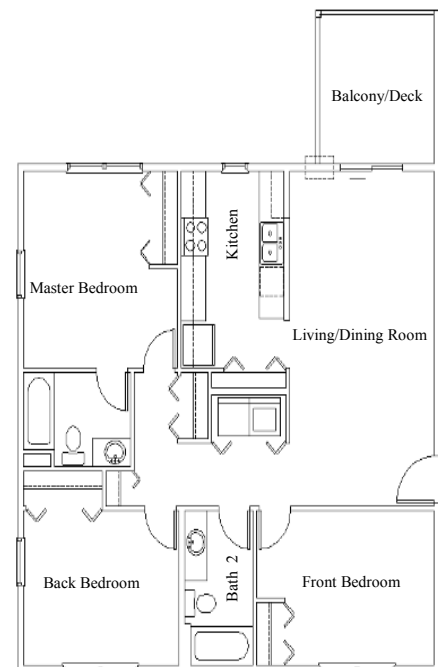

Pioneer
 485 Sq. Feet
 Bedroom /living area
 21'4"x15'2"

Salish
 595 Sq. Feet
 Bedroom
 9'07"x14"
 Living/Dining
 17'08"x12'

Pintler
 840 Sq. Feet
 Front Bedroom
 13'04"x11'8"
 Back Bedroom
 13"x11'8"
 Living/Dining
 12'0."x26'

Sapphire
 915 Sq. Feet
 Front Bedroom
 14'8"x11'10"
 Back Bedroom
 12'11"x11'10"
 Living/Dining
 12'03"x22'8"

Bighorn
 1105 Sq. Feet
 Master Bedroom
 12'3"x12'
 Front Bedroom
 13'x10'
 Back Bedroom
 14'2"x10'
 Living/Dining
 21'7"x12'

Gallitan
 1120 Sq. Feet
 Master Bedroom
 11'7"x12'6"
 Front Bedroom
 14'3 1/2"x10'
 Back Bedroom
 12'6"x12'
 Living/Dining
 22'x12'