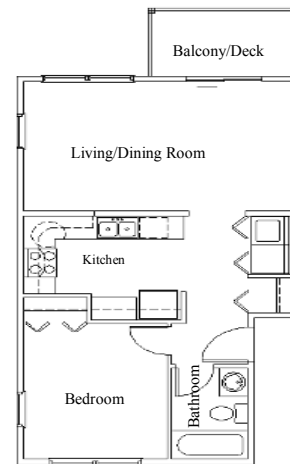

Pioneer
 485 Sq. Feet
 Bedroom /living area
 21'4"x15'2"

Salish
 595 Sq. Feet
 Bedroom
 9'07"x14"
 Living/Dining
 17'08"x12'

Pintler
 840 Sq. Feet
 Front Bedroom
 13'04"x11'8"
 Back Bedroom
 13"x11'8"
 Living/Dining
 12'0."x26'

Sapphire
 915 Sq. Feet
 Front Bedroom
 14'8"x11'10"
 Back Bedroom
 12'11"x11'10"
 Living/Dining
 12'03"x22'8"

Bighorn
 1105 Sq. Feet
 Master Bedroom
 12'3"x12'
 Front Bedroom
 13'x10'
 Back Bedroom
 14'2"x10'
 Living/Dining
 21'7"x12'

Gallitan
 1120 Sq. Feet
 Master Bedroom
 11'7"x12'6"
 Front Bedroom
 14'3 1/2"x10'
 Back Bedroom
 12'6"x12'
 Living/Dining
 22'x12'