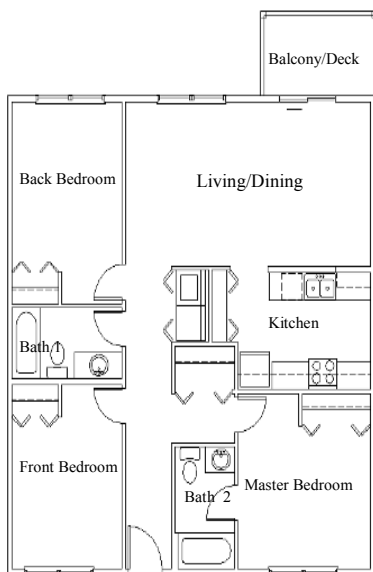

Pioneer
 485 Sq. Feet
 Bedroom /living area
 21'4"x15'2"

Salish
 595 Sq. Feet
 Bedroom
 9'07"x14"
 Living/Dining
 17'08"x12'

Pintler
 840 Sq. Feet
 Front Bedroom
 13'04"x11'8"
 Back Bedroom
 13"x11'8"
 Living/Dining
 12'0."x26'

Sapphire
 915 Sq. Feet
 Front Bedroom
 14'8"x11'10"
 Back Bedroom
 12'11"x11'10"
 Living/Dining
 12'03"x22'8"

Bighorn
 1105 Sq. Feet
 Master Bedroom
 12'3"x12'
 Front Bedroom
 13'x10'
 Back Bedroom
 14'2"x10'
 Living/Dining
 21'7"x12'

Gallitan
 1120 Sq. Feet
 Master Bedroom
 11'7"x12'6"
 Front Bedroom
 14'3 1/2"x10'
 Back Bedroom
 12'6"x12'
 Living/Dining
 22'x12'