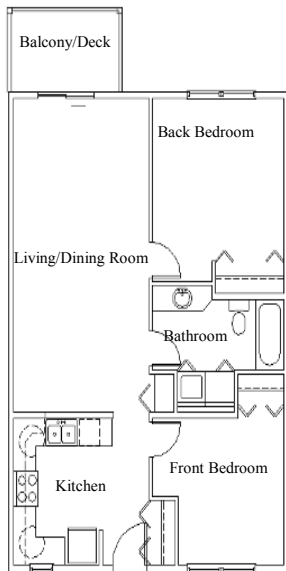

Pioneer
 485 Sq. Feet
 Bedroom /living area
 21'4"x15'2"

Salish
 595 Sq. Feet
 Bedroom
 9'07"x14"
 Living/Dining
 17'08"x12'

Pintler
 840 Sq. Feet
 Front Bedroom
 13'04"x11'8"
 Back Bedroom
 13"x11'8"
 Living/Dining
 12'0."x26'

Sapphire
 915 Sq. Feet
 Front Bedroom
 14'8"x11'10"
 Back Bedroom
 12'11"x11'10"
 Living/Dining
 12'03"x22'8"

Bighorn
 1105 Sq. Feet
 Master Bedroom
 12'3"x12'
 Front Bedroom
 13'x10'
 Back Bedroom
 14'2"x10'
 Living/Dining
 21'7"x12'

Gallitan
 1120 Sq. Feet
 Master Bedroom
 11'7"x12'6"
 Front Bedroom
 14'3 1/2"x10'
 Back Bedroom
 12'6"x12'
 Living/Dining
 22'x12'